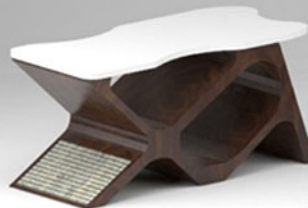

The shape of the furniture is geometric arc and no sharp point.

FUNCTION

Can be used as a seater and rest place. Under the chair can used by cat for rest, place for litter box, hide, sleep, and play

MULTIPLE SEATER

BUFFET TV

COFFEE TABLE

SET 5

The shape of the furniture is geometric trapezoid, triangle and arc with no sharp corner.

FUNCTION

Can be used as a seater and rest place. Under the chair can be used by cat for rest, hide, sleep, and play