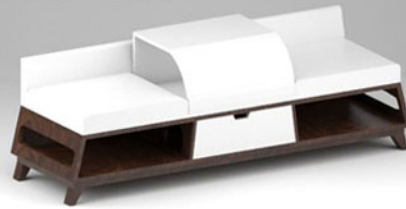

BUFFET TV: 110 X 45 X 55 CM

COFFEE TABLE: 87 X 50 X 50 CM

MULTIPLE SEATER: 110 X 59 X 71.5 CM

SET 2

The shape of the furniture is geometric trapezoid, parallelogram, and arc with no sharp corner for buffet tv and coffee table. Seater using shape analogy of cat.

FUNCTION

Can be used as a seater and rest place. Under the chair can used by cat for rest, place for litter box, hide, sleep, and play

MULTIPLE SEATER

BUFFET TV

COFFEE TABLE

SET 3

The shape of the furniture is geometric trapezoid mix with arc with no sharp corner.