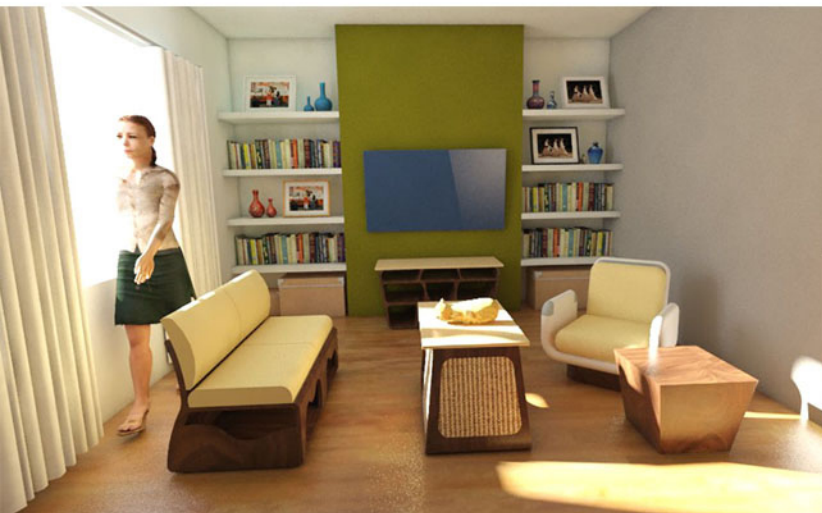

**LIGHT
YELLOW**

**NATURAL
BEIGE**

**LIGHT
BROWN**

DIMENSION

BUFFET TV: 120 X 45 X 57 CM

MULTIPLE SEATER: 120 X 50 X 43 CM

COFFEE TABLE: 80 X 50 X 43 CM

SINGLE SEATER: 60 X 50 X 43 CM

BUFFET TV

COFFEE TABLE

MULTIPLE SEATER

**DARK
BROWN**

**LIGHT
YELLOW**

**NATURAL
BEIGE**

**LIGHT
BROWN**

DIMENSION

BUFFET TV: 110 X 45 X 55 CM

COFFEE TABLE: 87 X 50 X 50 CM

MULTIPLE SEATER: 110 X 59 X 71.5 CM

SET 2

The shape of the furniture is geometric trapezoid, parallelogram, and arc with no sharp corner for buffet tv and coffee table. Seater using shape analogy of cat.

FUNCTION

Can be used as a seater and rest place. Under the chair can used by cat for rest, place for litter box, hide, sleep, and play

MULTIPLE SEATER

BUFFET TV

COFFEE TABLE

SET 3

The shape of the furniture is geometric trapezoid mix with arc with no sharp corner.